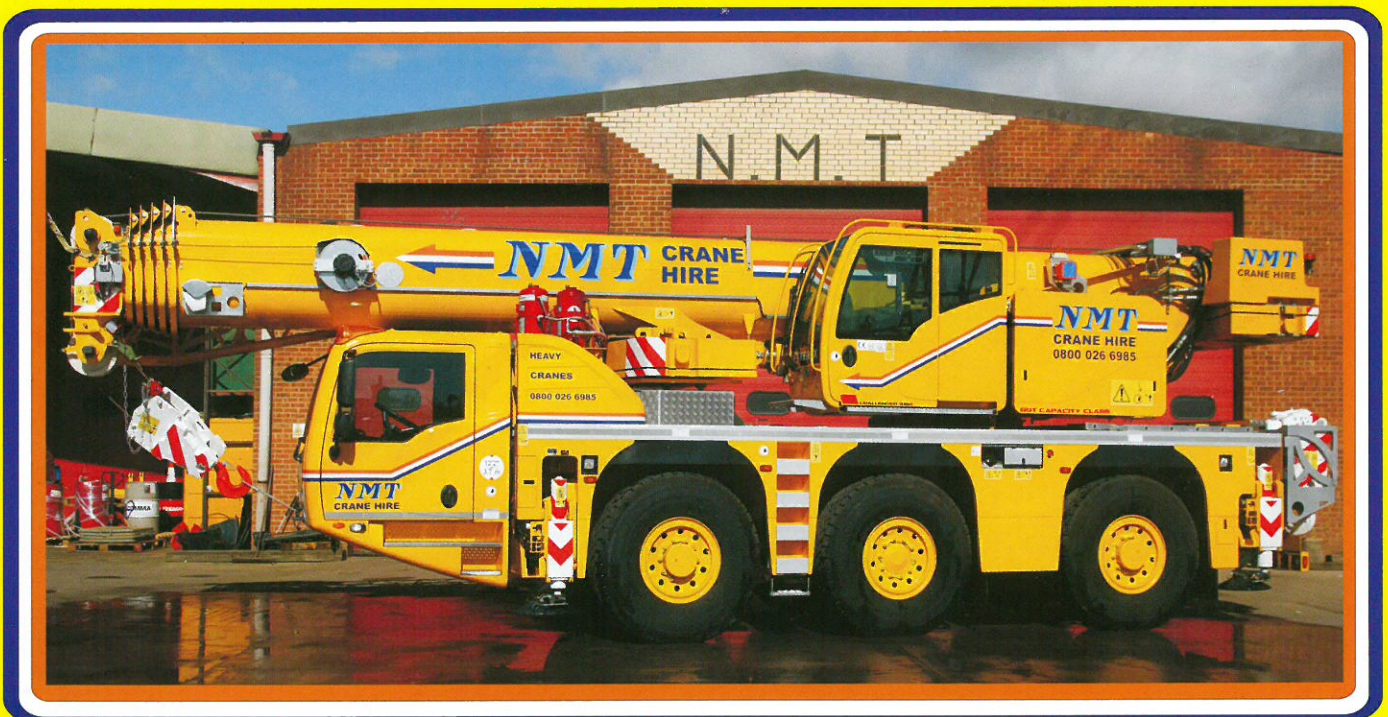

Crane Hire Ltd

TEREX CHALLENGER 3180

**Versatile 60 tonne all terrain crane
with 50 metre main boom on 3 axles**

A family run company offering a nation wide personal service with a modern fleet of all terrain and city cranes from 13 to 700 tonnes including the 6 & 7 axle mobile tower cranes